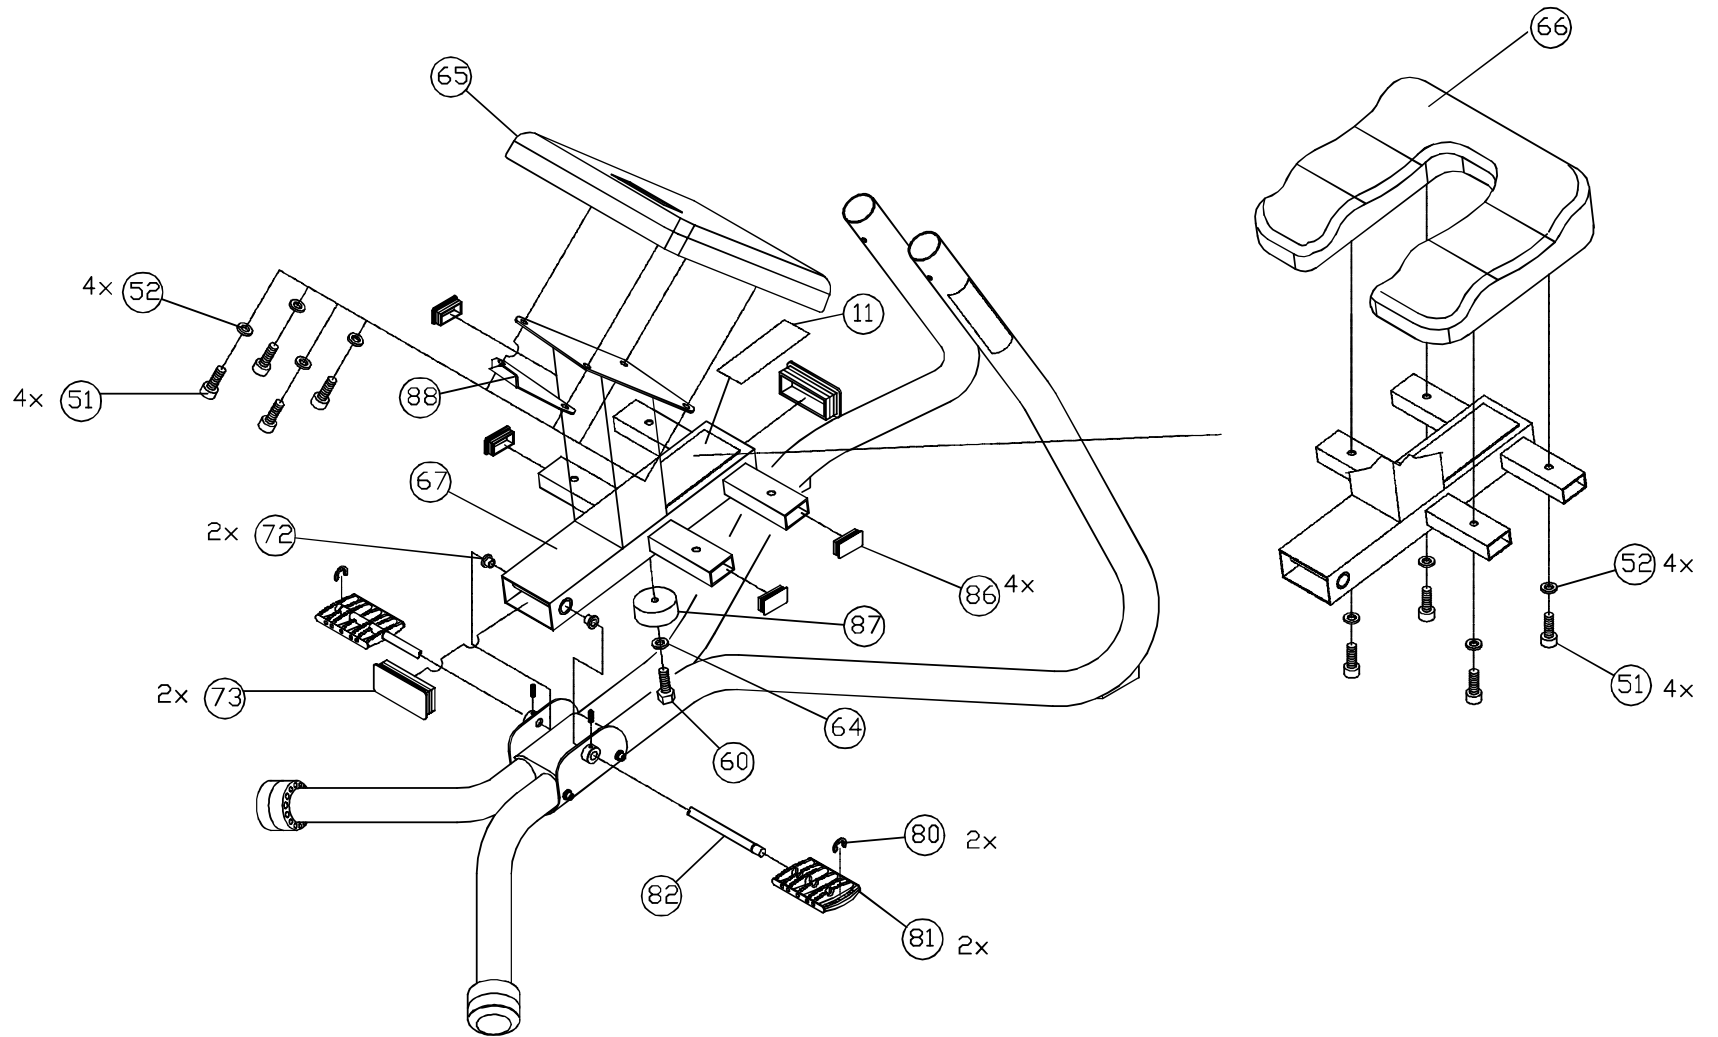

C240 STRETCH TRAINER	P/N 38873-106	REV. T
DRAWN BY: WDC	DATE: 09.20.13	SHEET 1 OF 3

P/N 38873-106

REV.T

DATE: 09.20.13

SHEET 2 OF 3

P/N 38873-106	REV.T
DATE:09.20.13	SHEET 3 OF 3