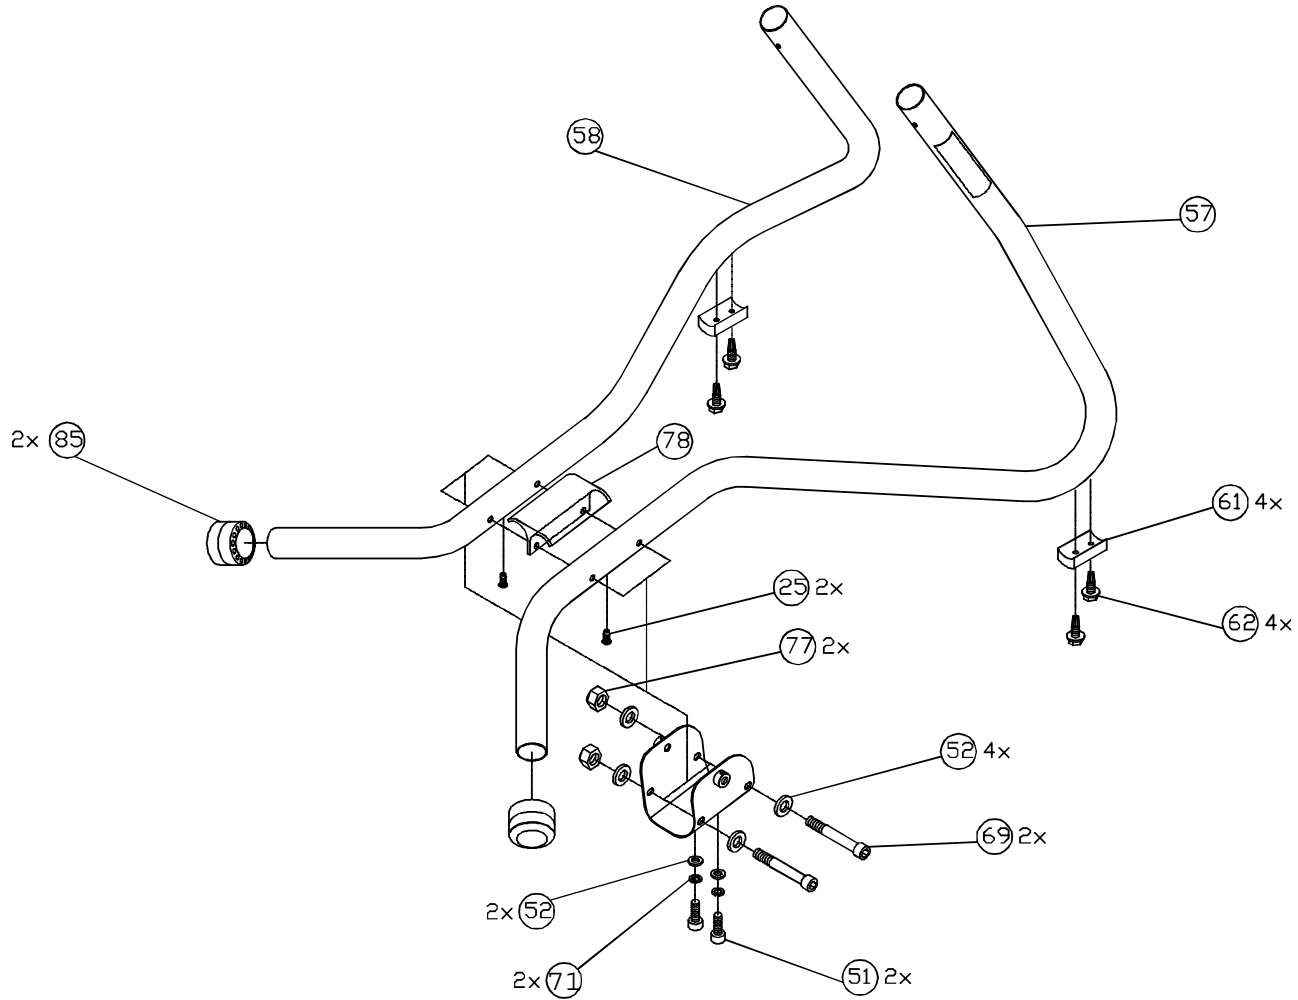

C240 STRETCH TRAINER	P/N 38873-106	REV. T
DRAWN BY: WDC	DATE: 09.20.13	SHEET 1 OF 3

P/N 38873-106

REV.T

DATE: 09.20.13

SHEET 2 OF 3

P/N 38873-106	REV.T
DATE:09.20.13	SHEET 3 OF 3